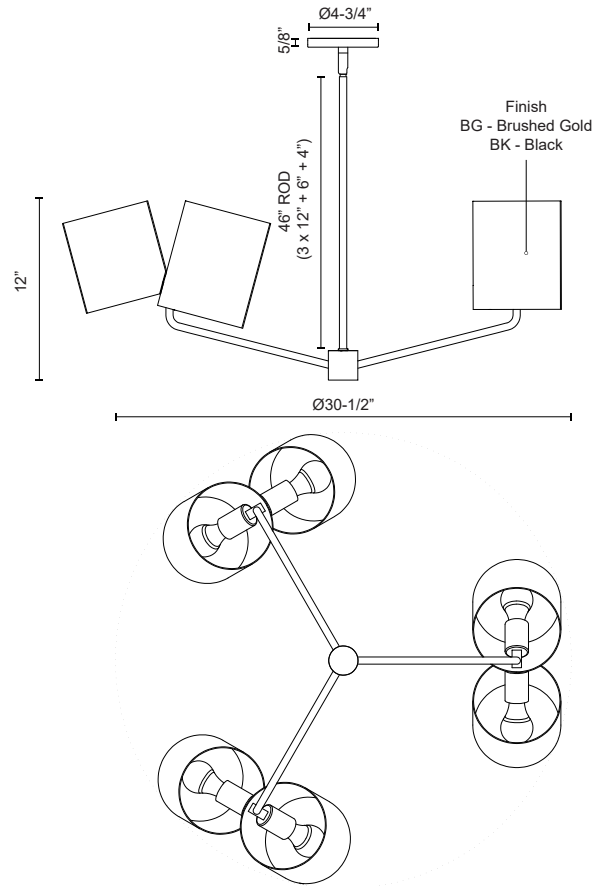

CH58830-BK
Black

CH58830-BG
Brushed Gold

SPECIFICATION DETAILS

Fixture Dimensions	D30-1/2" x H12"
Lamp Type	Incandescent, A19, Medium Base
Wattage	6 x 60W
Voltage	120V
Shade Details	Steel Shade
Adjustable	Yes
Rod Length	46" Max (3x12" + 1x6" + 1x4")
Minimum Hang Height	18"
Sloped Ceiling Adaptable	Yes, Up to 45 Degrees
Location	Dry
Bulbs Included	No
Illumination Direction	Up/Down
Canopy Dimensions	D4-3/4" x H5/8"
Material	Steel + Aluminum
Paint Finish	BG01; BK02; WH01;

- Dual shade asymmetrical shape
- Simple cylinder-shaped shades
- Recommended bulb A19, E26
- Brushed Gold or Matte Black finishes
- Rod included up to 46in length

COMMENT